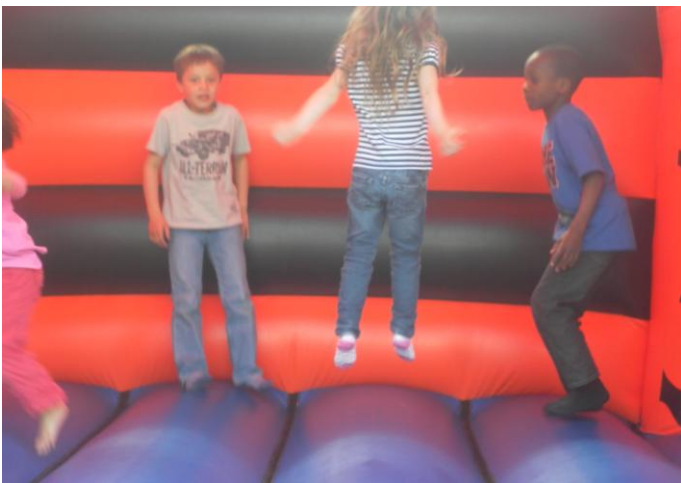

## **Funkidz! – St Luke’s Church Centre, City Way, Rochester ME1**

There has been no room for boredom at our newly open setting, Funkidz! Club – St Luke’s Church Centre, City Way, Rochester ME1. It is filled with fun packed activities for different ages and abilities.

In line with the Early Years Foundation Stage (EYFS), due regard is given to each child within the setting, in particular the 3-5year olds. All the children are able to participate at their own pace or chose activities of interest.

The children show their uniqueness in their individual approach to play; positive relationships are developed from a base of loving and secure relationships with parents and/or a key person; they display learning and development in different ways as they support each other whilst encouraged by adults who provide a stimulating and enabling environment to further extend the children’s learning and development.

**Enjoying the bouncy castle**

**Practising gymnasts!**

**Taking turns on bikes and scooters**

**Impromptu "Drama Club"**

**Exploring our local park**

**Visit by local police dog handler**